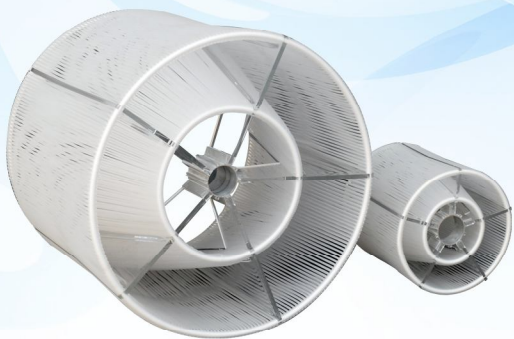

Lamp Shades & Conveyor

Lamp Shades

OEM to TRECO A/S (Supplied to LOUIS POULSEN A/S, Denmark)

Conveyor

OEM to TRECO A/S (Supplied to Switzerland post)
Part of automatic Letter Sorting Machine.