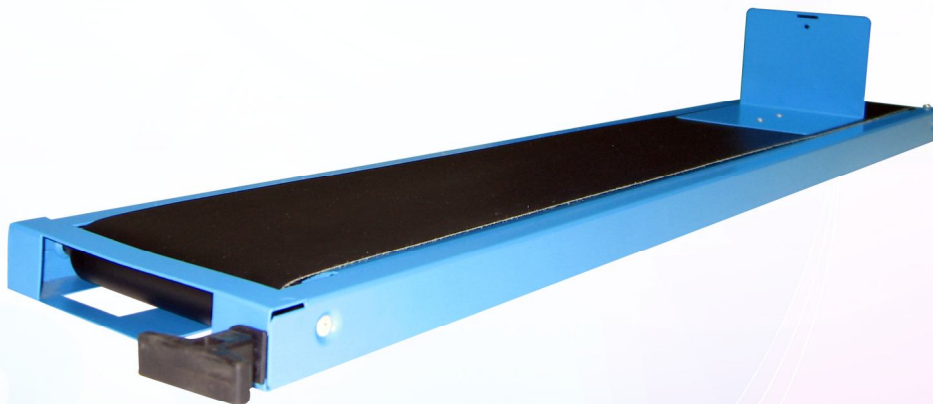

Lamp Shades & Conveyor

Lamp Shades

OEM to TRECO A/S (Supplied to LOUIS POULSEN A/S, Denmark)

Conveyor

OEM to TRECO A/S (Supplied to Switzerland post)
Part of automatic Letter Sorting Machine.